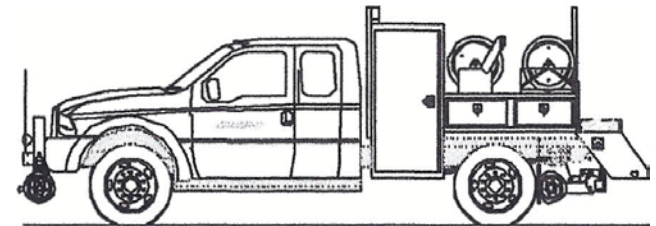

PAYLOAD ESTIMATES

17,500lbs. GVWR
12,900 lbs. Empty Weight
4,600 lbs. Maximum Payload

EQUIPMENT PACKAGE

Platform Body - 9.5'L x 8'W
42"H Bulkhead with Overhead Material Rack
Steel Treadplate Floor
Compartments:
Spec's determined at time of order for each unit
1 - 30"L x 5"H x 70"O Long Bar Storage
Shelving and Dividers in Side Compartments
Platform Reinforced for Crane
Oxygen / Acetylene Cylinder Storage, Hose and Reel
Hydraulic Tool Storage
Rhino Lined Floor and steps
Steel Apron and Bumper
Mud Guards and Flaps
Telescopic Crane - Hydraulic
Capacity - 10,000 ft. lbs.:
3,500 lbs. @ 2 ft
1,050 lbs. @ 10 ft
720 lbs. @ 14 ft
Hydraulic Extension to 15 feet
Crank Down Stabilizer
Electric Proportional Remote Control System
Chassis Suspension Reinforced for Crane
Hydraulic Tool Circuit - 5 or 10 GPM
45' Hose Set and Reel (1)
Hyrail Package with Front Brakes (if needed)
Driving Lights, WIQ-Wag Flashers
Remote Battery Terminal and Jumper Cables
Amber Strobe Light
Spotlight, Remote Control - Magnetic Mount
Running Boards
Grab Handles
Work Lights (2)
Backup Alarm, Decals and Safety Kit
Reflective Safety Striping

EQUIPMENT OPTIONS

Hydraulic System - Cold Weather Accessories
Crew Cab
Gas Engine
2WD
Hydraulic outriggers
30,000 or 40,000 ft. lb. crane
Compressor
Generator
Inverter
Angle Bar and Strap Rack
Sign Rack (4 Signs)
Frog Bolt Rack
Clearance Lights - Roof
Vise

EACH UNIT IS BUILT TO YOUR EXACT SPECS WITH THIS BEING USED AS A GUIDE