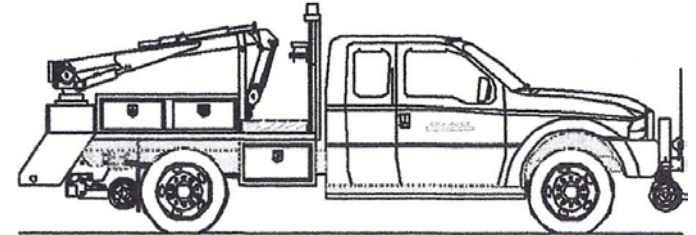

PAYLOAD ESTIMATES

17,500lbs. GVWR
12,900 lbs. Empty Weight
4,600 lbs. Maximum Payload

EQUIPMENT PACKAGE

Platform Body - 9.5'L x 8'W
42"H Bulkhead with Overhead Material Rack
Steel Treadplate Floor
Compartments:
Spec's determined at time of order for each unit
1 - 30"L x 5"H x 70"O Long Bar Storage
Shelving and Dividers in Side Compartments
Platform Reinforced for Crane
Oxygen / Acetylene Cylinder Storage, Hose and Reel
Hydraulic Tool Storage
Rhino Lined Floor and steps
Steel Apron and Bumper
Mud Guards and Flaps
Telescopic Crane - Hydraulic
Capacity - 10,000 ft. lbs.:
3,500 lbs. @ 2 ft
1,050 lbs. @ 10 ft
720 lbs. @ 14 ft
Hydraulic Extension to 15 feet
Crank Down Stabilizer
Electric Proportional Remote Control System
Chassis Suspension Reinforced for Crane
Hydraulic Tool Circuit - 5 or 10 GPM
45' Hose Set and Reel (1)
Hyrail Package with Front Brakes (if needed)
Driving Lights, WIQ-Wag Flashers
Remote Battery Terminal and Jumper Cables
Amber Strobe Light
Spotlight, Remote Control - Magnetic Mount
Running Boards
Grab Handles
Work Lights (2)
Backup Alarm, Decals and Safety Kit
Reflective Safety Striping

EQUIPMENT OPTIONS

Hydraulic System - Cold Weather Accessories
Crew Cab
Gas Engine
2WD
Hydraulic outriggers
30,000 or 40,000 ft. lb. crane
Compressor
Generator
Inverter
Angle Bar and Strap Rack
Sign Rack (4 Signs)
Frog Bolt Rack
Clearance Lights - Roof
Vise

EACH UNIT IS BUILT TO YOUR EXACT SPECS WITH THIS BEING USED AS A GUIDE